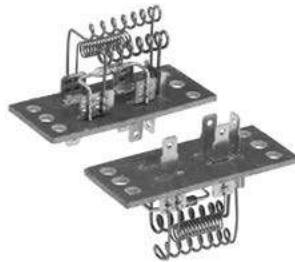

Accumulator

74R5062

F37-6063

Receiver Drier

74R2001
T2000
F37-6000, JA2225

Resistor

71R1457
Tseries, C500, K100E, W900B, W900T
CA1035, 650179

Expansion Valve

71R8301
All except T2000
3916657, 540031, 040138-123

Relay

71R1704
All models
221711, 650690

Switch

71R0453
All models
221503, BA1005

Distributed by